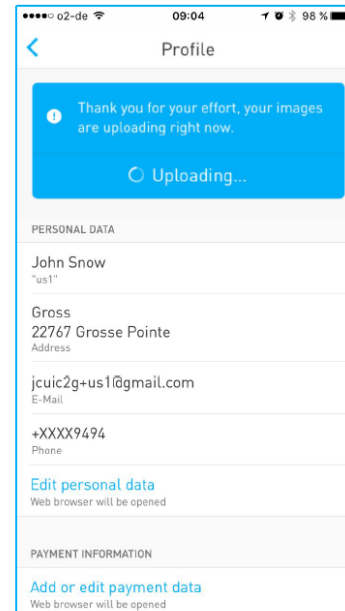

In-App validation: Driver's license scan

Please take a picture of your driver's license as well as your selfie.

When you have taken all pictures, please upload them.

After you have tapped on upload & agreed to the according terms and conditions, there will be a notification on the top of the screen with further information.