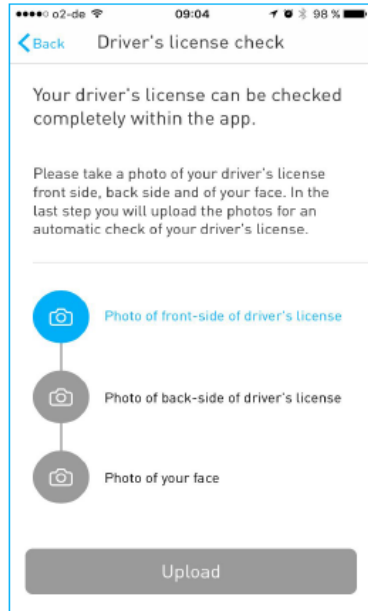

In-App validation: Driver's license scan

Please take a picture of your driver's license as well as your selfie.

When you have taken all pictures, please upload them.

After you have tapped on upload & agreed to the according terms and conditions, there will be a notification on the top of the screen with further information.