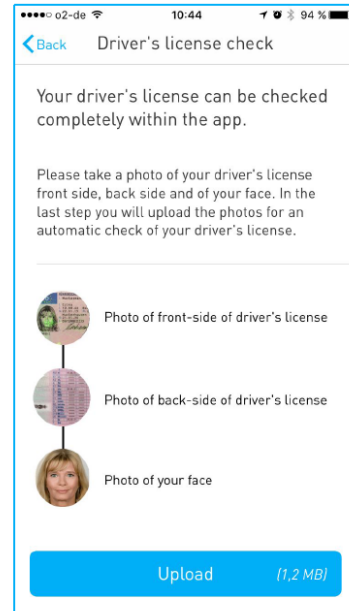

In-App validation: Driver's license scan

Please take a picture of your driver's license as well as your selfie.

When you have taken all pictures, please upload them.

After you have tapped on upload & agreed to the according terms and conditions, there will be a notification on the top of the screen with further information.